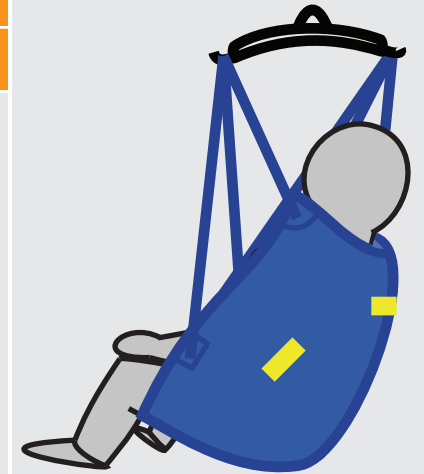

Universal Sling (without Head Support)

Medium UM882	Large UM883
<p>W: 39" H: 47" Best Fits: 140-200LB Capacity: 400LB</p>	<p>W: 43" H: 48" Best Fits: 200-400LB Capacity: 400LB</p>

Specifications are a guideline only and are subject to change without notice.

Universal Sling (with Head Support)

Small UMH831	Medium UMH832	Large UMH833
<p>W: 33" H: 49" Best Fits: 85-140LB Capacity: 400LB</p>	<p>W: 38.5" H: 54" Best Fits: 140-200LB Capacity: 400LB</p>	<p>W: 42.5" H: 59" Best Fits: 200-400LB Capacity: 400LB</p>