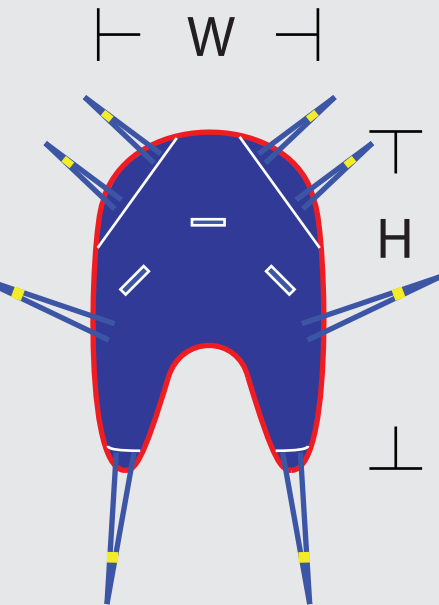

Universal Sling (without Head Support)

Medium UM882	Large UM883
<p>W: 39" H: 47" Best Fits: 140-200LB Capacity: 400LB</p>	<p>W: 43" H: 48" Best Fits: 200-400LB Capacity: 400LB</p>

Specifications are a guideline only and are subject to change without notice.

Universal Sling (with Head Support)

Small UMH831	Medium UMH832	Large UMH833
<p>W: 33" H: 49" Best Fits: 85-140LB Capacity: 400LB</p>	<p>W: 38.5" H: 54" Best Fits: 140-200LB Capacity: 400LB</p>	<p>W: 42.5" H: 59" Best Fits: 200-400LB Capacity: 400LB</p>