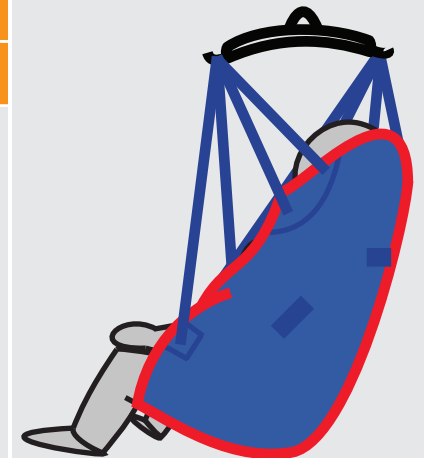

Universal Sling (without Head Support)

Medium UM882	Large UM883
<p>W: 39" H: 47" Best Fits: 140-200LB Capacity: 400LB</p>	<p>W: 43" H: 48" Best Fits: 200-400LB Capacity: 400LB</p>

Specifications are a guideline only and are subject to change without notice.

Universal Sling (with Head Support)

Small UMH831	Medium UMH832	Large UMH833
<p>W: 33" H: 49" Best Fits: 85-140LB Capacity: 400LB</p>	<p>W: 38.5" H: 54" Best Fits: 140-200LB Capacity: 400LB</p>	<p>W: 42.5" H: 59" Best Fits: 200-400LB Capacity: 400LB</p>